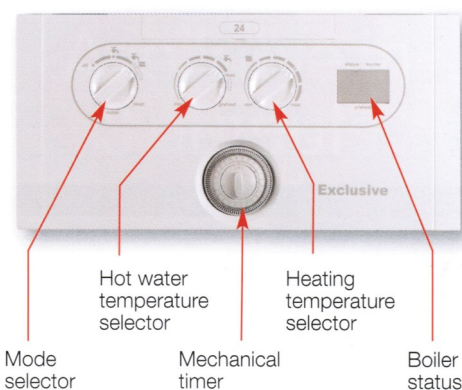

Supplied with a horizontal flue and timer, the boiler is available in three outputs of 24, 30 and 35kW.

Quick and simple to install, the Pro Exclusive is the perfect choice for both the installer and homeowner.

CONTROL PANEL & FLUE

FEATURES & BENEFITS

- SEDBUK band 'A' fuel efficiency rating to lower emissions and reduces heating bills
- Digital operating and diagnostics display
- User-friendly control panel to enable easy operation (including DHW temperature control)
- Wide range of outputs to suit all homes, including 24kW, 30kW and 35kW
- Choice of optional timers and room thermostats
- Boiler frost protection to guard against freezing temperatures